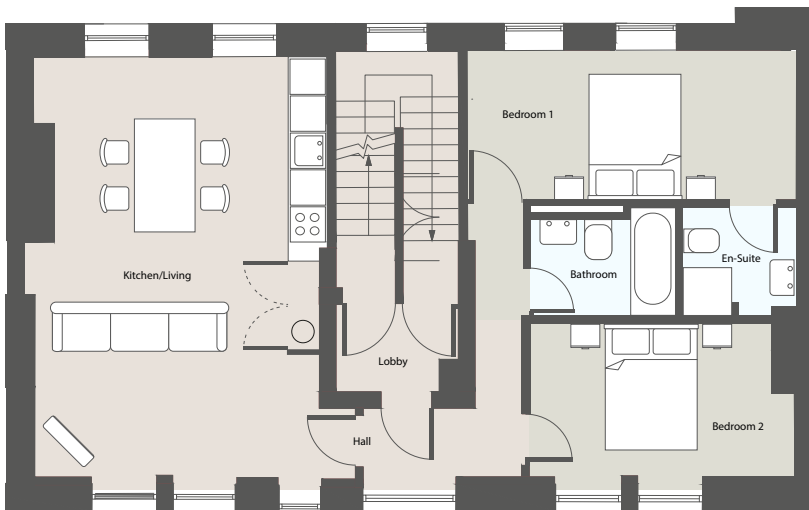

## Apartment one

Kitchen	1.8m x 4.1m
Living/Dining	4.0m x 8.6m
Bedroom 1	5.4m x 3.5m
Bedroom 2	5.m4 x 3.0m
Patio garden	80m <sup>2</sup>

## Apartment six

Kitchen/Living	4.1m x 7.5m
Bedroom 1	3.8m x 2.5m
Bedroom 2	3.5m x 2.9m

### Duplex

Kitchen	2.4m x 2.8m
Living/Dining	3.1m x 8.0m
Bedroom 1	9.3m x 3.3m
Bedroom 2	5.5m x 3.9m
Bedroom 3	3.2m x 3.9m

## Apartment eleven

Kitchen	2.8m x 2.0m
Living/Dining	4.8m x 6.6m
Bedroom 1	4.9m x 3.3m
Bedroom 2	4.9m x 2.9m