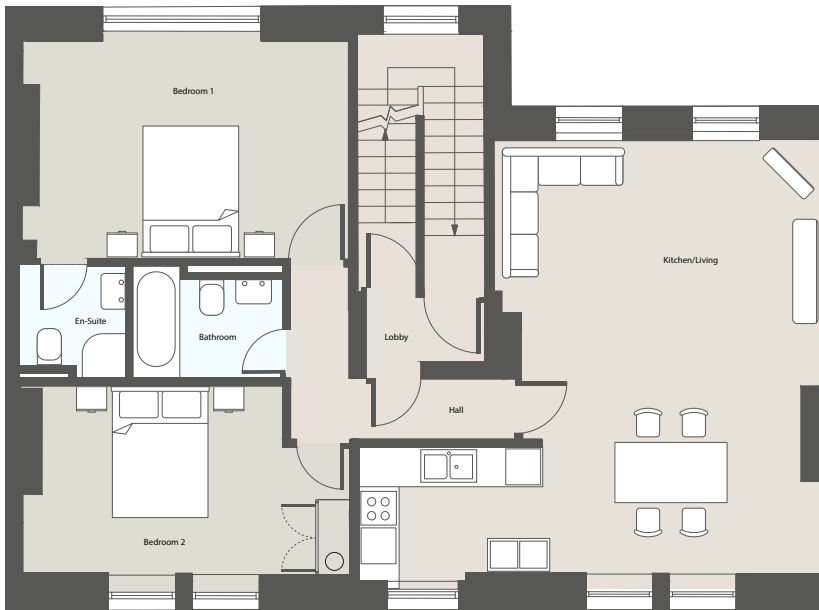

## Apartment one

Kitchen	1.8m x 4.1m
Living/Dining	4.0m x 8.6m
Bedroom 1	5.4m x 3.5m
Bedroom 2	5.m4 x 3.0m
Patio garden	80m <sup>2</sup>

## Apartment eight

Kitchen/Living	4.5m x 7.5m
Bedroom 1	4.7m x 3.1m
Bedroom 2	3.8m x 4.1m

## Apartment nine

Kitchen/Living	4.1m x 7.5m
Bedroom 1	4.9m x 2.5m
Bedroom 2	3.8m x 3.2m

### Duplex

Kitchen	2.4m x 2.8m
Living/Dining	3.1m x 8.0m
Bedroom 1	9.3m x 3.3m
Bedroom 2	5.5m x 3.9m
Bedroom 3	3.2m x 3.9m