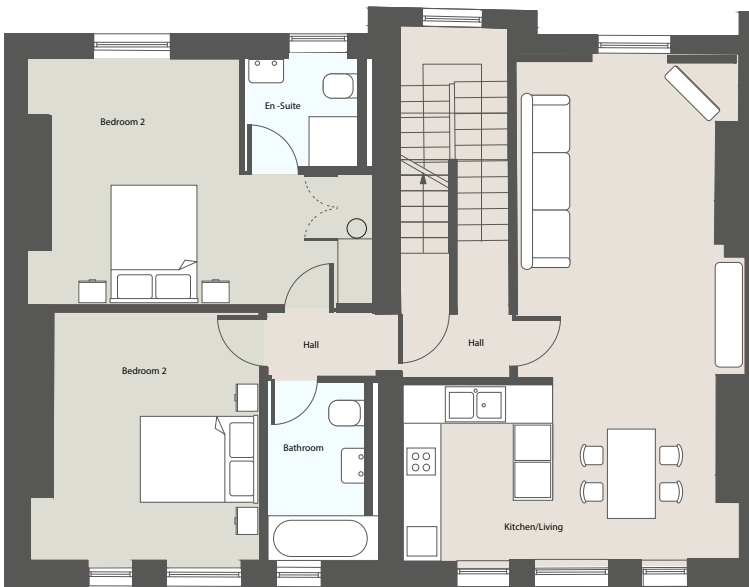

## Apartment one

Kitchen	1.8m x 4.1m
Living/Dining	4.0m x 8.6m
Bedroom 1	5.4m x 3.5m
Bedroom 2	5.m4 x 3.0m
Patio garden	80m <sup>2</sup>

## Apartment seven

Kitchen/Living	3.0m x 8.8m
Bedroom 1	4.4m x 3.7m
Bedroom 2	5.1m x 3.2m

## Apartment eight

Kitchen/Living	4.5m x 7.5m
Bedroom 1	4.7m x 3.1m
Bedroom 2	3.8m x 4.1m

## Apartment nine

Kitchen/Living	4.1m x 7.5m
Bedroom 1	4.9m x 2.5m
Bedroom 2	3.8m x 3.2m