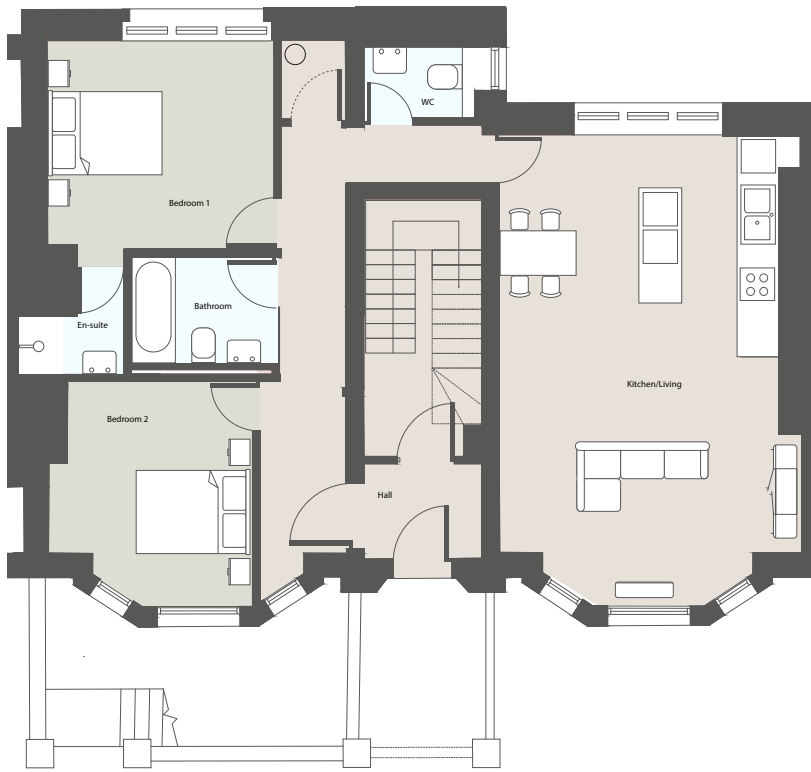

## Apartment one

Kitchen	1.8m x 4.1m
Living/Dining	4.0m x 8.6m
Bedroom 1	5.4m x 3.5m
Bedroom 2	5.m4 x 3.0m
Patio garden	80m <sup>2</sup>

## Apartment two

Kitchen/Living	4.7m x 7.4m
Bedroom 1	4.5m x 3.1m
Bedroom 2	4.5m x 3.5m
Patio garden	80m <sup>2</sup>

## Apartment three

Kitchen/Living	4.4m x 7.5m
Bedroom 1	4.9m x 2.7m
Bedroom 2	4.9m x 2.7m
Patio garden	30m <sup>2</sup>

## Apartment four

Kitchen/Living	3.7m x 8.8m
Bedroom 1	4.0m x 3.5m
Bedroom 2	3.6m x 3.2m