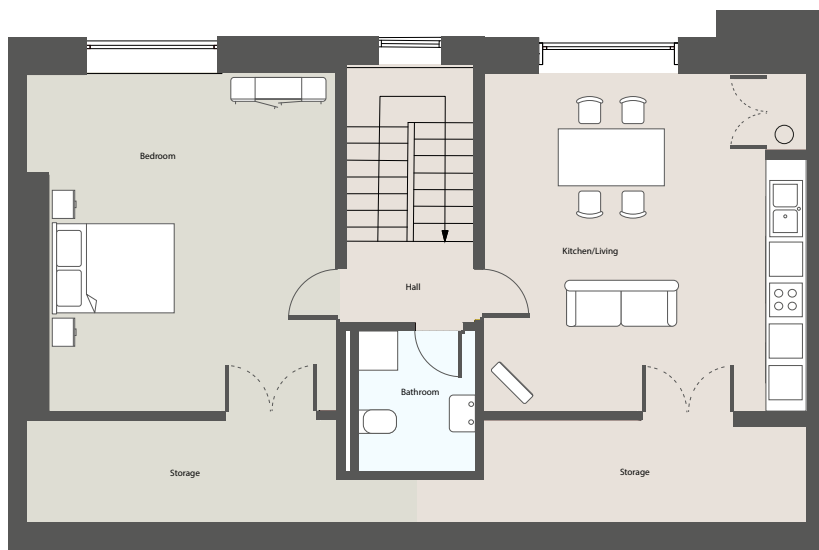

## Apartment one

Kitchen	1.8m x 4.1m
Living/Dining	4.0m x 8.6m
Bedroom 1	5.4m x 3.5m
Bedroom 2	5.m4 x 3.0m
Patio garden	80m <sup>2</sup>

## Apartment eleven

Kitchen	2.8m x 2.0m
Living/Dining	4.8m x 6.6m
Bedroom 1	4.9m x 3.3m
Bedroom 2	4.9m x 2.9m

## Apartment twelve

Kitchen/Living	4.4m x 6.6m
Bedroom 1	5.1m x 2.3m
Bedroom 2	3.7m x 2.4m

## Apartment thirteen

Kitchen/Living 4.9m x 6.6m

Bedroom 1 4.6m x 5.1m