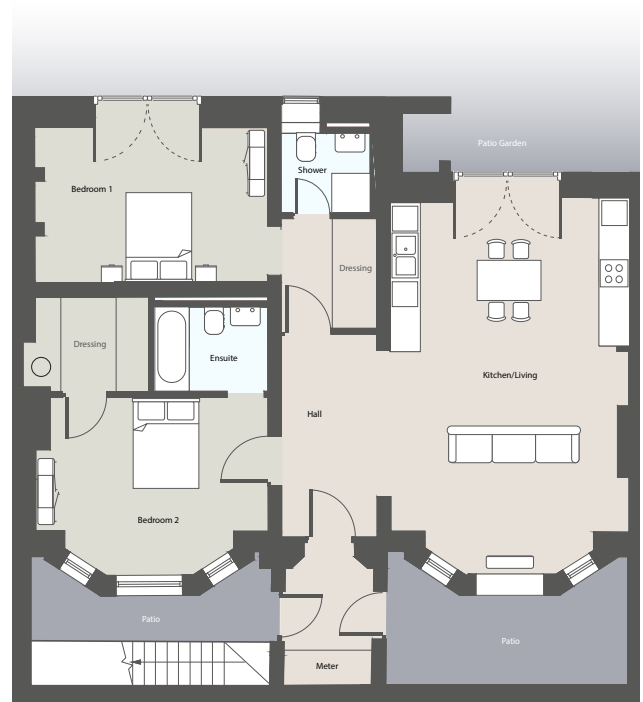

## Apartment one

Kitchen	1.8m x 4.1m
Living/Dining	4.0m x 8.6m
Bedroom 1	5.4m x 3.5m
Bedroom 2	5.m4 x 3.0m
Patio garden	80m <sup>2</sup>

## Apartment two

Kitchen/Living	4.7m x 7.4m
Bedroom 1	4.5m x 3.1m
Bedroom 2	4.5m x 3.5m
Patio garden	80m <sup>2</sup>

## Apartment three

Kitchen/Living	4.4m x 7.5m
Bedroom 1	4.9m x 2.7m
Bedroom 2	4.9m x 2.7m
Patio garden	30m <sup>2</sup>

### Duplex

Kitchen	2.4m x 2.8m
Living/Dining	3.1m x 8.0m
Bedroom 1	9.3m x 3.3m
Bedroom 2	5.5m x 3.9m
Bedroom 3	3.2m x 3.9m