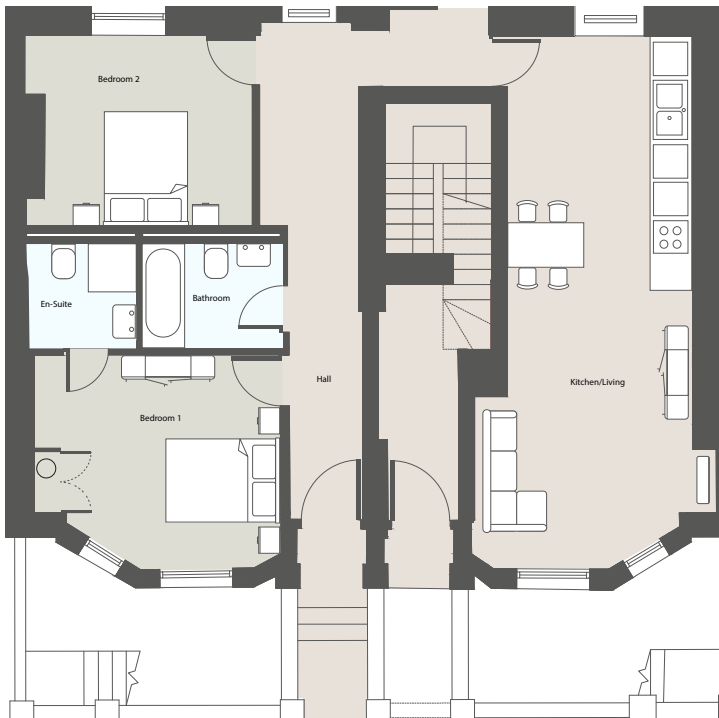

## Apartment one

Kitchen	1.8m x 4.1m
Living/Dining	4.0m x 8.6m
Bedroom 1	5.4m x 3.5m
Bedroom 2	5.m4 x 3.0m
Patio garden	80m <sup>2</sup>

## Apartment two

Kitchen/Living	4.7m x 7.4m
Bedroom 1	4.5m x 3.1m
Bedroom 2	4.5m x 3.5m
Patio garden	80m <sup>2</sup>

## Apartment three

Kitchen/Living	4.4m x 7.5m
Bedroom 1	4.9m x 2.7m
Bedroom 2	4.9m x 2.7m
Patio garden	30m <sup>2</sup>

## Apartment four

Kitchen/Living	3.7m x 8.8m
Bedroom 1	4.0m x 3.5m
Bedroom 2	3.6m x 3.2m