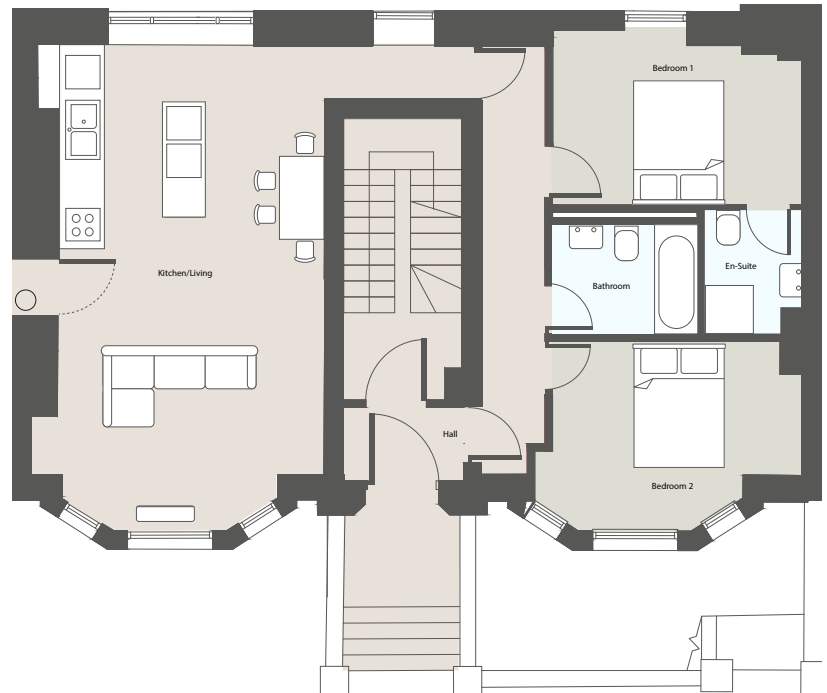

## Apartment one

Kitchen	1.8m x 4.1m
Living/Dining	4.0m x 8.6m
Bedroom 1	5.4m x 3.5m
Bedroom 2	5.m4 x 3.0m
Patio garden	80m <sup>2</sup>

## Apartment three

Kitchen/Living	4.4m x 7.5m
Bedroom 1	4.9m x 2.7m
Bedroom 2	4.9m x 2.7m
Patio garden	30m <sup>2</sup>

## Apartment four

Kitchen/Living	3.7m x 8.8m
Bedroom 1	4.0m x 3.5m
Bedroom 2	3.6m x 3.2m

## Apartment six

Kitchen/Living	4.1m x 7.5m
Bedroom 1	3.8m x 2.5m
Bedroom 2	3.5m x 2.9m