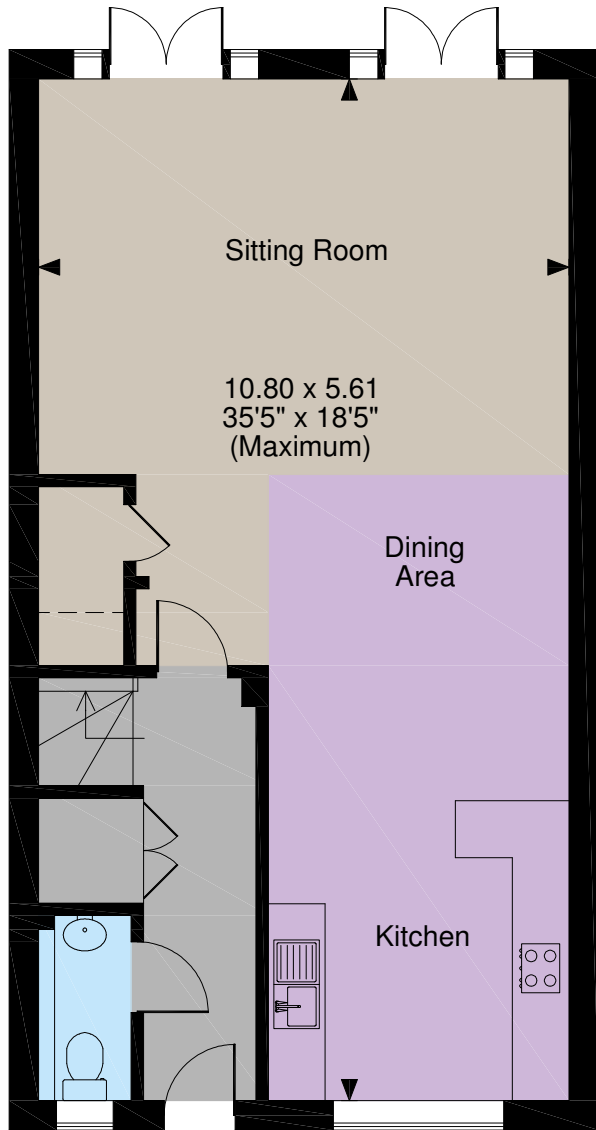

**Slaugham Manor, Slaugham**  
**Internal area 1,661 sq ft (154 sq m)**

**Ground Floor**

**First Floor**

**Second Floor**

**FOR ILLUSTRATIVE PURPOSES ONLY - NOT TO SCALE**

The position & size of doors, windows, appliances and other features are approximate only.

☐☐☐☐ Denotes restricted head height

© ehouse. Unauthorised reproduction prohibited. Drawing ref. dig/8421545/LCO