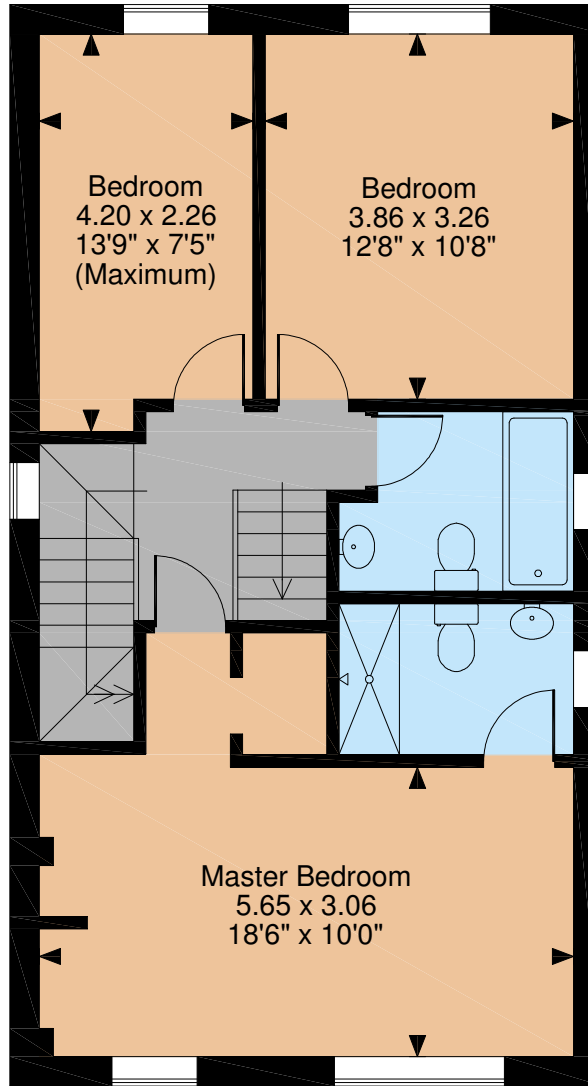

**Slaugham Manor, Slaugham**  
**Internal area 1,661 sq ft (154 sq m)**

**Ground Floor**

**First Floor**

**Second Floor**

**FOR ILLUSTRATIVE PURPOSES ONLY - NOT TO SCALE**

The position & size of doors, windows, appliances and other features are approximate only.

☐☐☐☐ Denotes restricted head height

© ehouse. Unauthorised reproduction prohibited. Drawing ref. dig/8421545/LCO