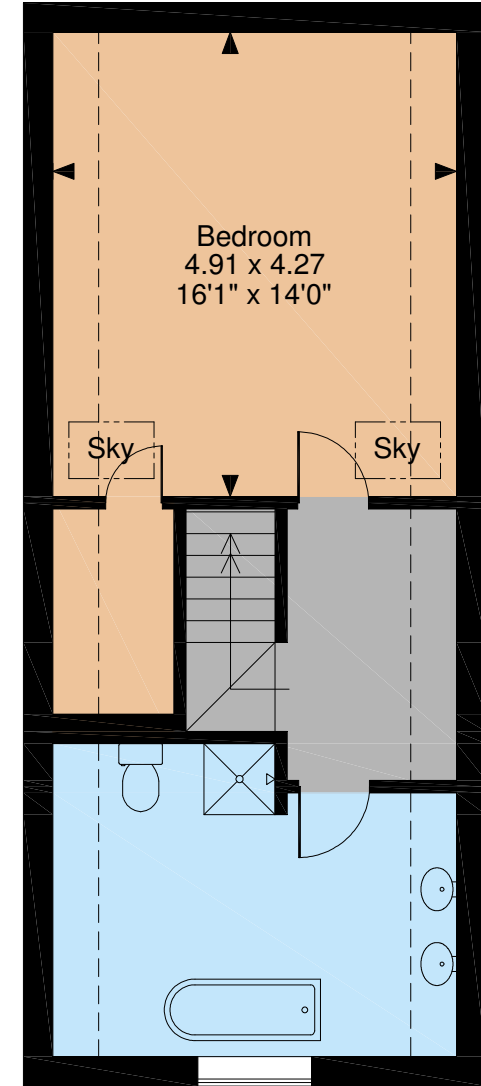

**Slaugham Manor, Slaugham**  
**Internal area 1,661 sq ft (154 sq m)**

**Ground Floor**

**First Floor**

**Second Floor**

**FOR ILLUSTRATIVE PURPOSES ONLY - NOT TO SCALE**

The position & size of doors, windows, appliances and other features are approximate only.

☐☐☐☐ Denotes restricted head height

© ehouse. Unauthorised reproduction prohibited. Drawing ref. dig/8421545/LCO